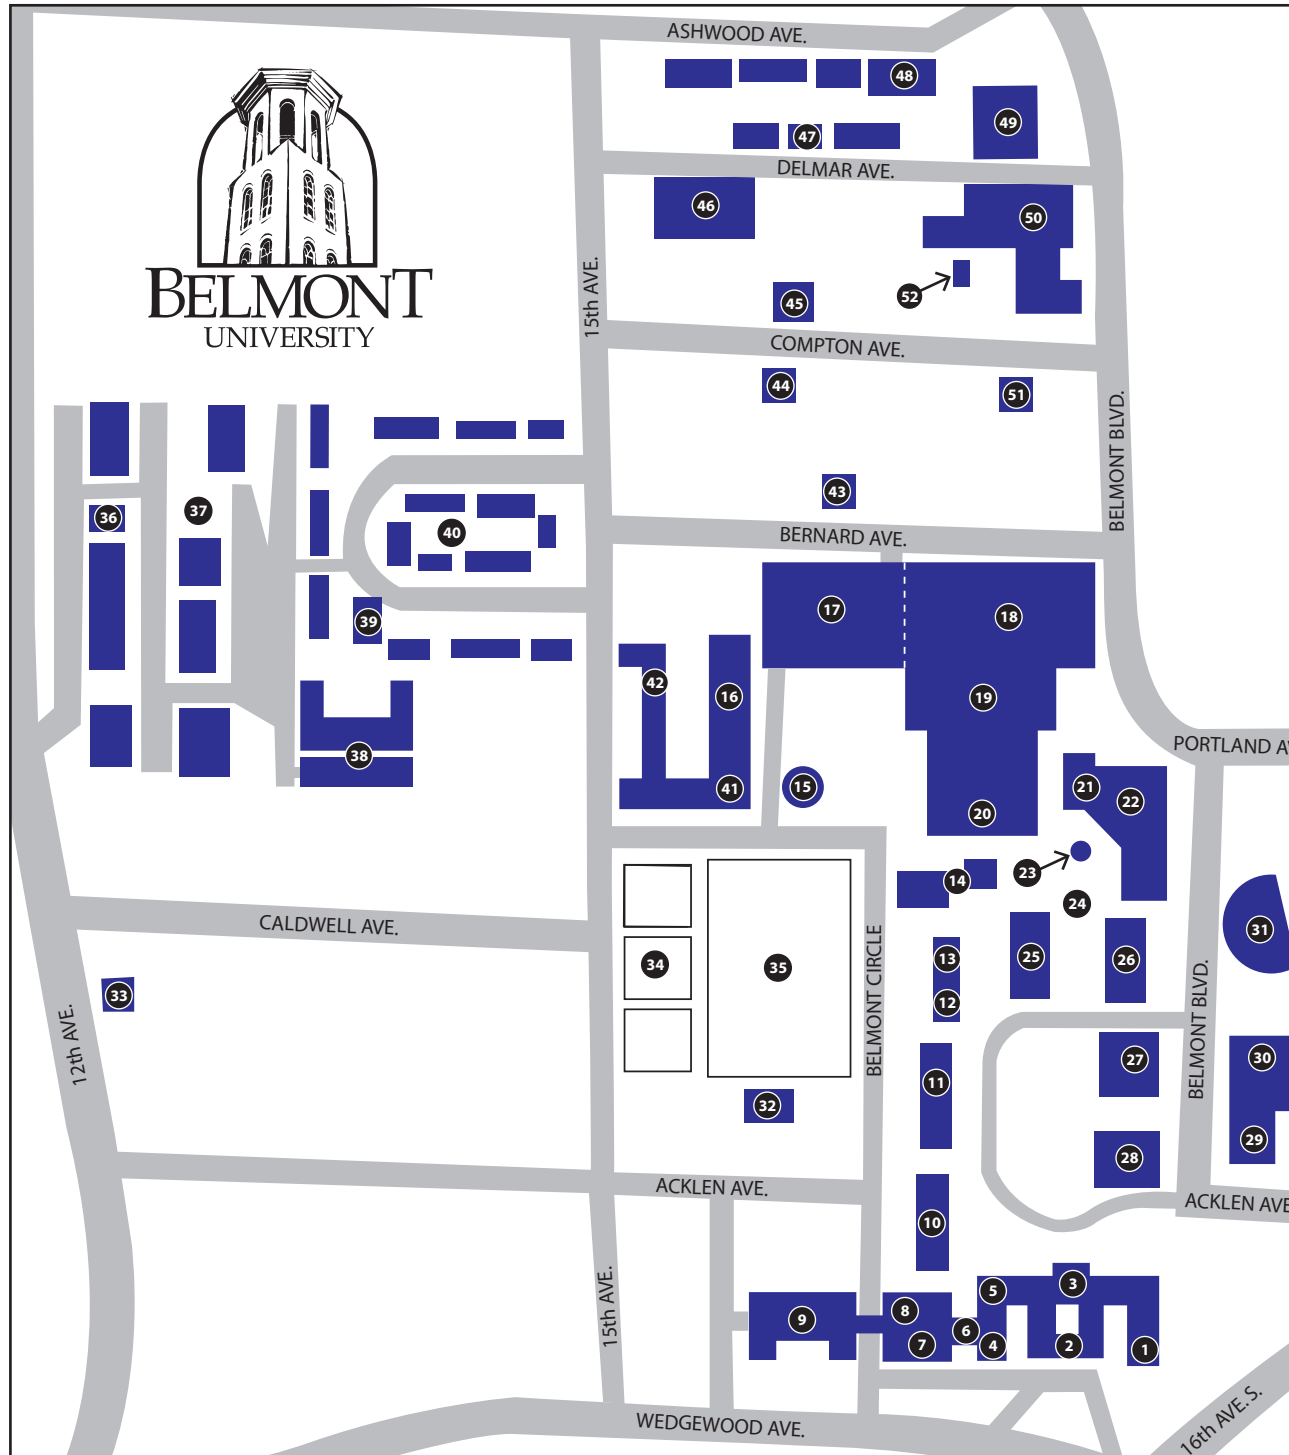

CAMPUS MAP

ALPHABETICAL LISTING

- 24 Amphitheatre, Kitty B. West
- 15 Aviary
- 5 Barbara Massey Hall
- 20 Beaman Student Life Center
- 23 Bell Tower
- 48 Belmont Commons
- 47 Belmont Commons Clubhouse
- 50 Belmont Heights Baptist Church
- 13 Belmont Little Theatre
- 3 Belmont Mansion
- 4 Black & White Dining Room
- 39 Bruin Hills Club House
- 40 Bruin Hills
- 22 Campus Security
- 21 Career Services, 2nd Floor
- 41 Counseling Services
- 18 Curb Event Center & Curb Cafe
- 8 Curb Music Business Center
- 17 Curb Parking Garage
- 34 Davis Tennis Center
- 52 Dynamo Room
- 45 ELS Language Center, 1513 Compton
- 1 Fidelity Hall
- 2 Freeman Hall
- 22 Gabhart Student Center
- 9 Gordon E. Inman Center & Parking Garage
- 12 Hail Hall
- 49 Health & Human Performance Building
- 10 Heron Hall
- 37 Hillside
- 36 Hillside Clubhouse
- 26 Hitch Science Building
- 21 International Education, 2nd Floor
- 42 Kennedy Hall
- 29 Leu Art Gallery
- 31 Leu Center for the Visual Arts
- 30 Library, Lila D. Bunch
- 19 Maddox Grand Atrium
- 41 Maddox Hall
- 6 Massey Business Center, Jack C.
- 27 Massey Performing Arts Center
- 44 Max Kade House, 1508 Compton
- 43 Moench Center, 1521 Bernard
- 4 Neely Dining Room
- 11 Pembroke Hall
- 46 Physical Therapy Building
- 14 Plant Operations - Maintenance
- 32 Psychology Department Building
- 16 Residence Life
- 33 Security Operations Center
- 21 Student Health Services, 2nd Floor
- 38 Thraikill Hall & Parking Garage
- 7 UMAC/Copy Center/Mail Center
- 22 University Bookstore
- 22 University Cafeteria
- 22 University Ministries
- 25 Wheeler Humanities Building
- 35 Whitten Field
- 28 Wilson Music Building
- 51 Women's Honors House, 1524 Compton
- 16 Wright Hall